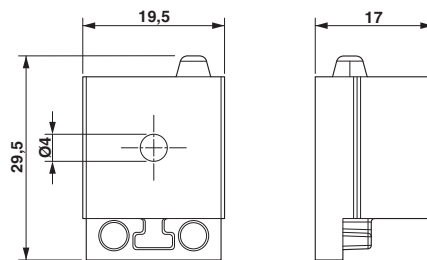

Key Commercial Data

Packing unit	1 pc
Minimum order quantity	10 pc
Weight per Piece (excluding packing)	8.0 g
Custom tariff number	85472000
Country of origin	Poland

Technical data

Dimensions

External cable diameter	1x 3 mm ... 4 mm
Length	29.5 mm
Width	19.5 mm
Height	17 mm

Drawings

Dimensional drawing

Dimensional drawing